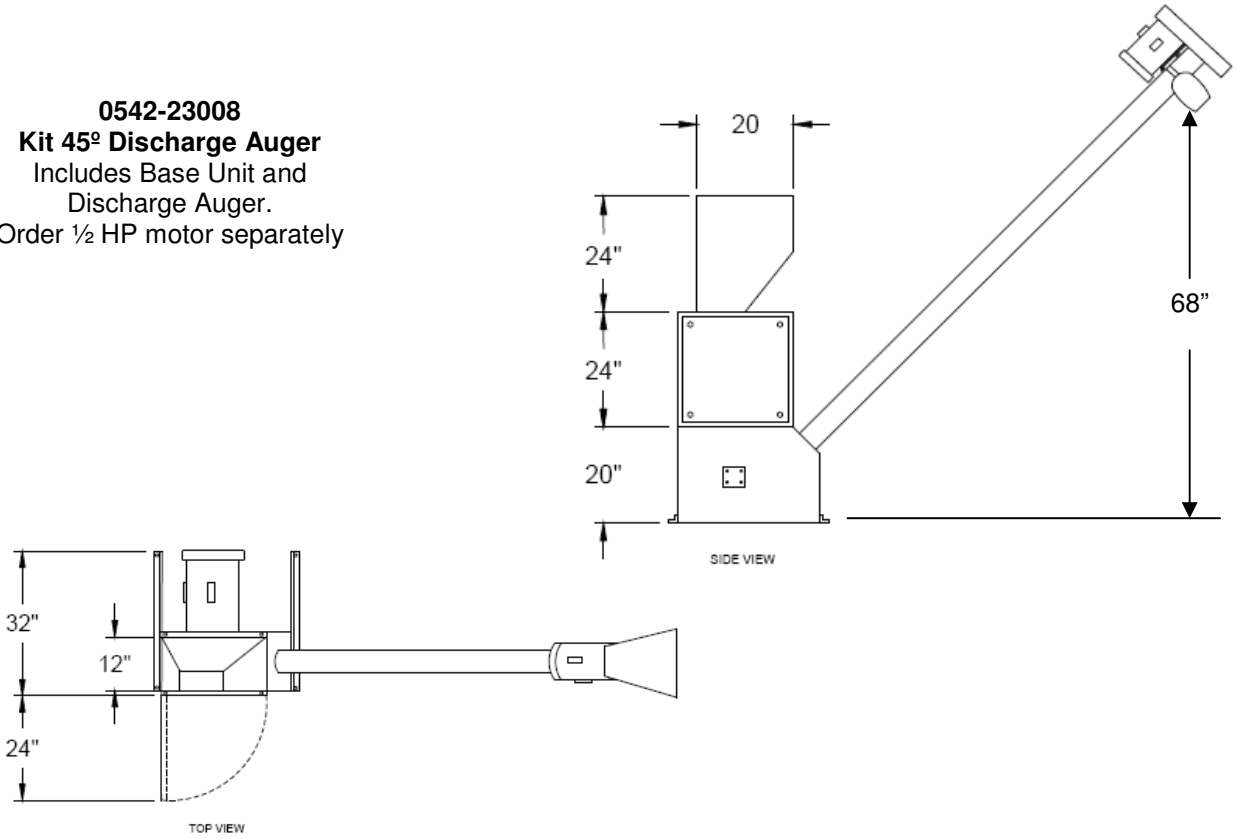

**0542-23008**  
**Kit 45° Discharge Auger**  
 Includes Base Unit and  
 Discharge Auger.  
 Order ½ HP motor separately

**0542-23002**  
**6 Inch Vertical Discharge Kit**  
 Order 2 of ½ HP motor  
 separately